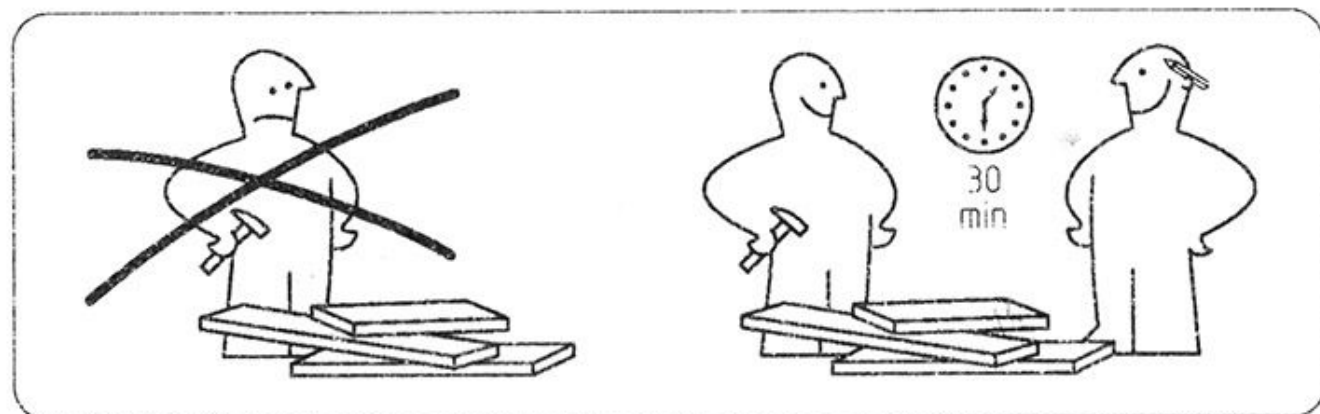

SONYA

DRESSING TABLE

SONYA
dressing table

SONYA
dressing table

 (A1) 8*30mm x20	 (B) x16	 (B1) 6.3*50mm x18
 (E9) 4*16mm x4	 (E16) 4.5*30mm x2	 (F5) 6.3*13mm x4
 (I12) x1	 (J1) x4	 (K1) x6
 (L1) x2	 (R2) 1.4*25MM 0.01kg	 (R3) x1