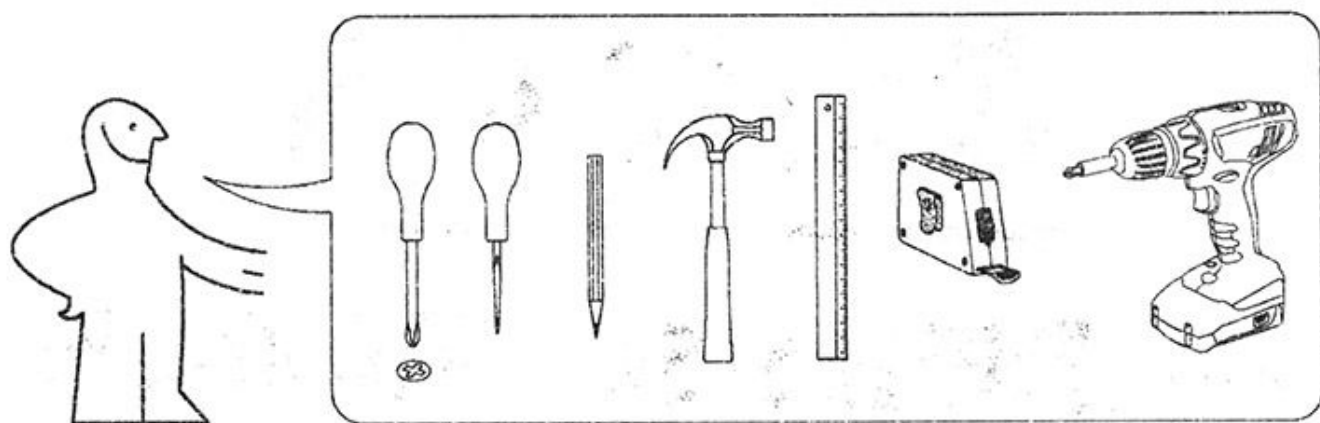

SONYA

DRESSING TABLE

SONYA
dressing table

SONYA
dressing table

 (A1) 8*30mm x20	 (B) x16	 (B1) 6.3*50mm x18
 (E9) 4*16mm x4	 (E16) 4.5*30mm x2	 (F5) 6.3*13mm x4
 (I12) x1	 (J1) x4	 (K1) x6
 (L1) x2	 (R2) 1.4*25MM 0.01kg	 (R3) x1